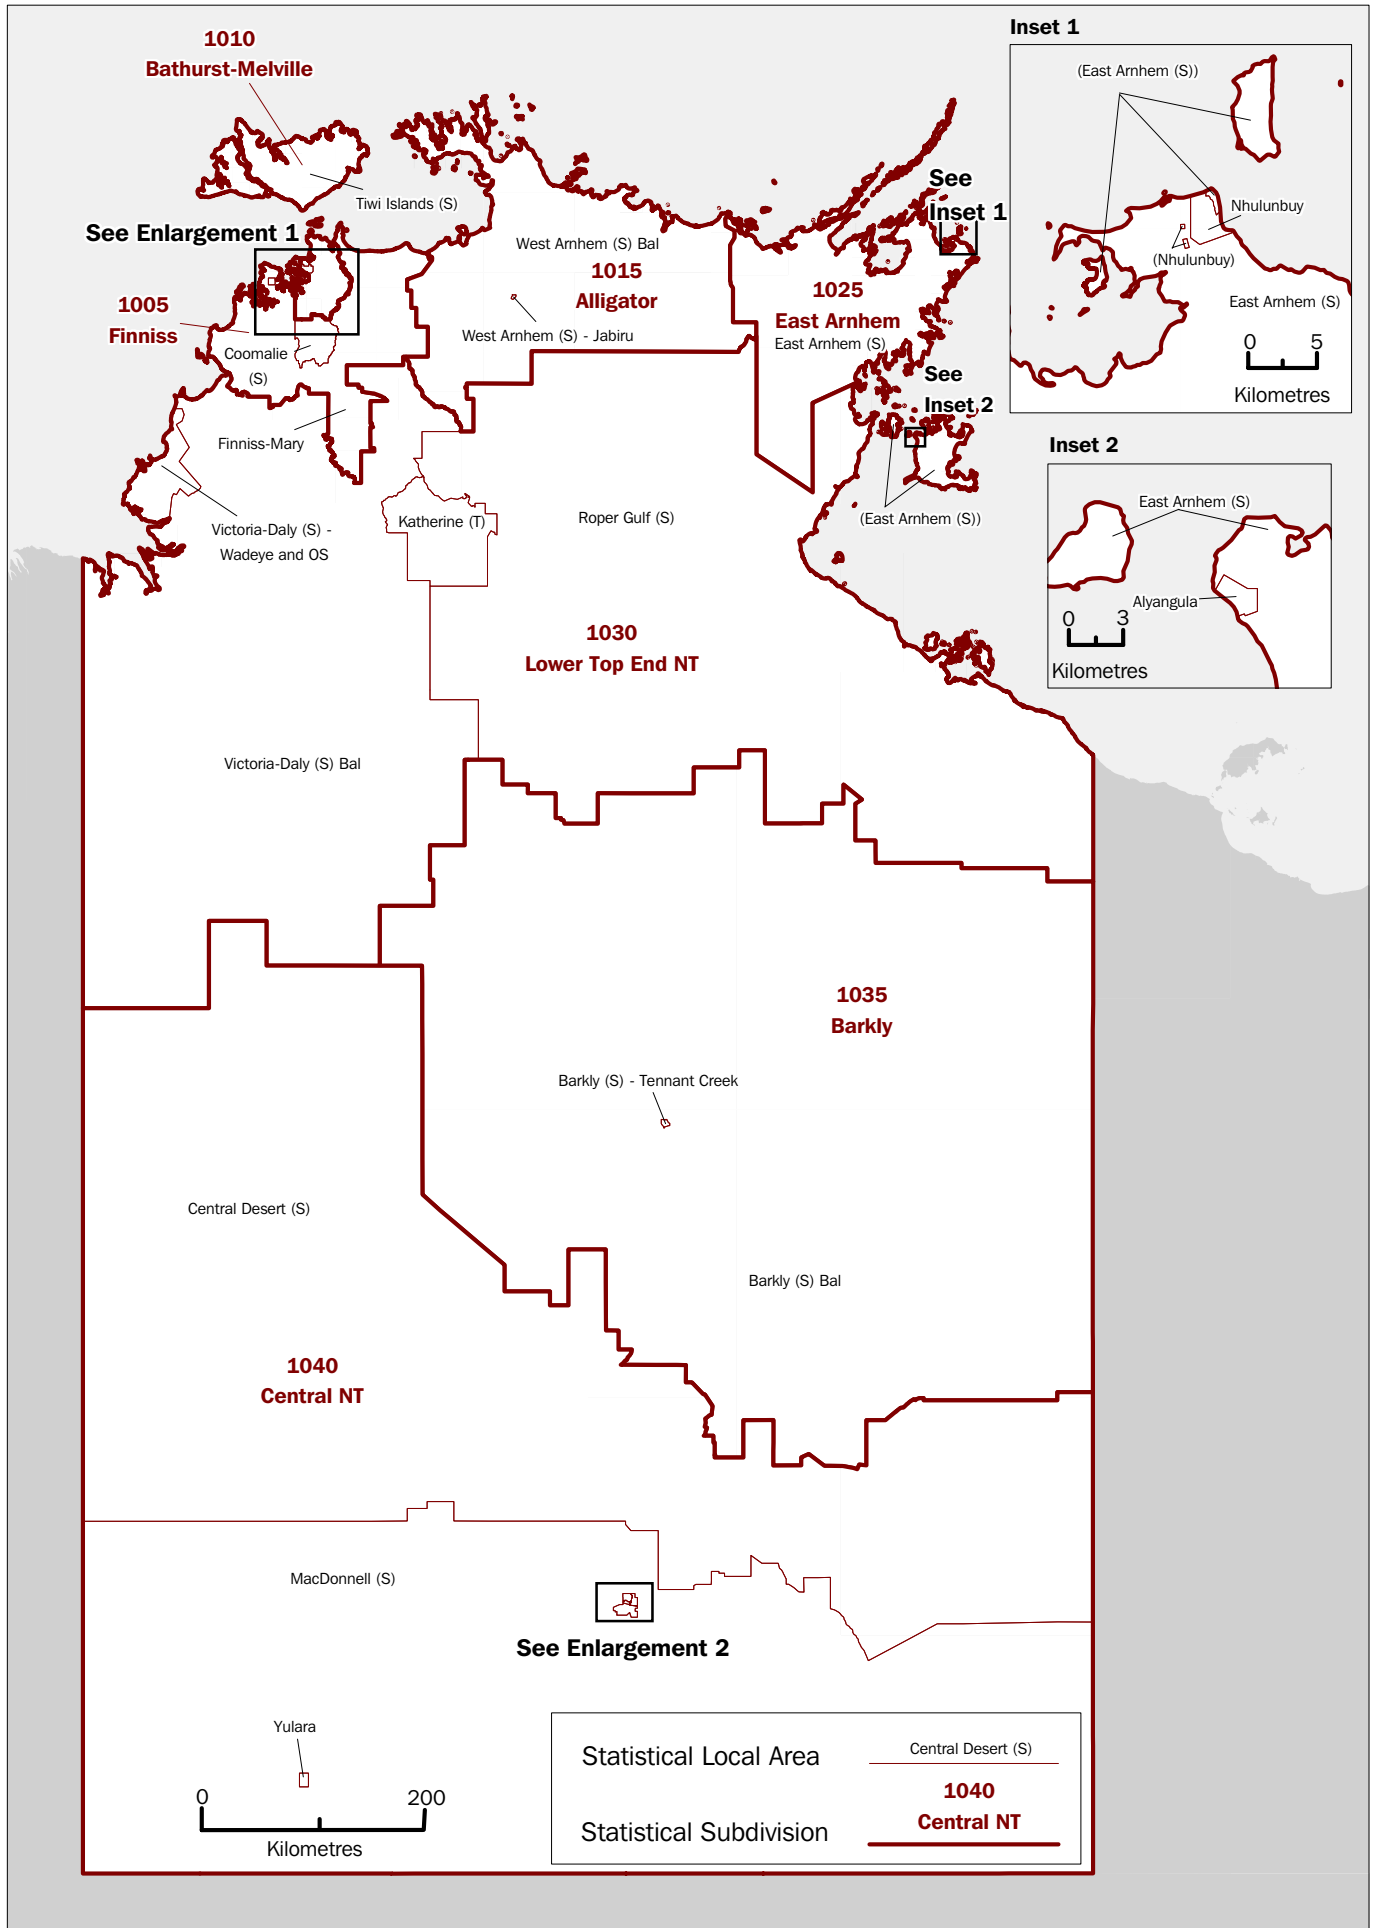

In all cases the ABS must be acknowledged as the source when reproducing or quoting any part of an ABS publication or other product.

Produced by the Australian Bureau of Statistics

INQUIRIES

- For further information about these and related statistics, contact the National Information and Referral Service on 1300 135 070 or Geography on Canberra (02) 6252 5888.